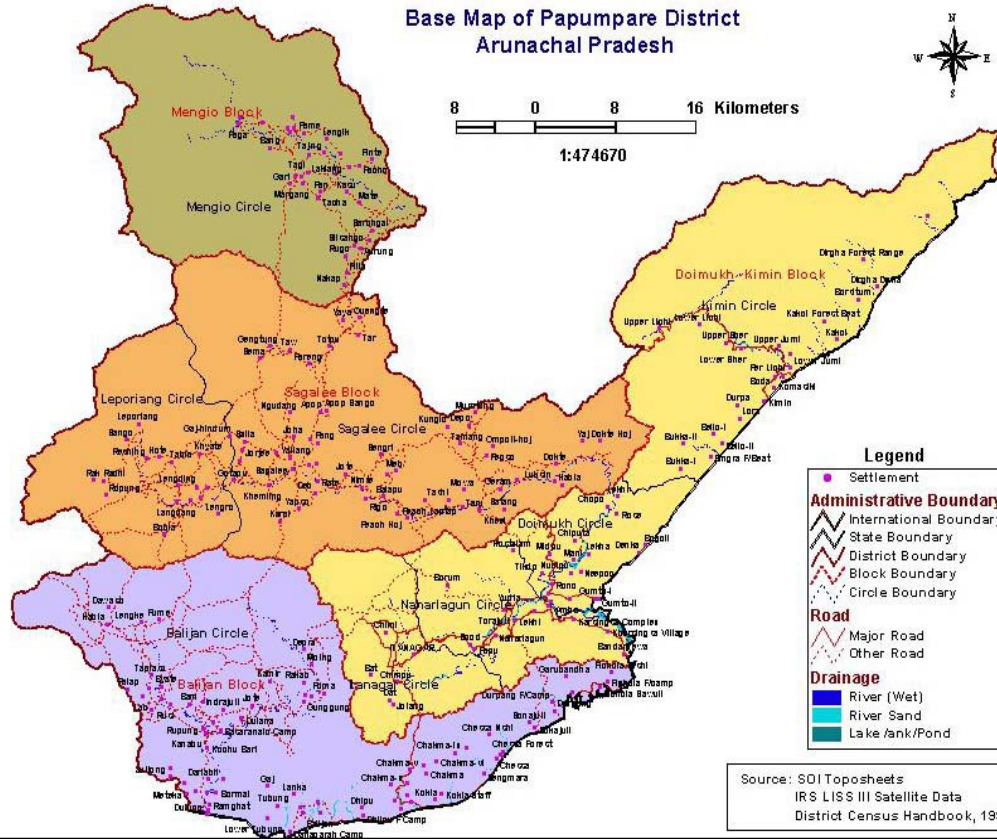

Base Map of Papumpare District Arunachal Pradesh

Source: S01 Toposheets
IRS LIS III Satellite Data
District Census Handbook, 1991